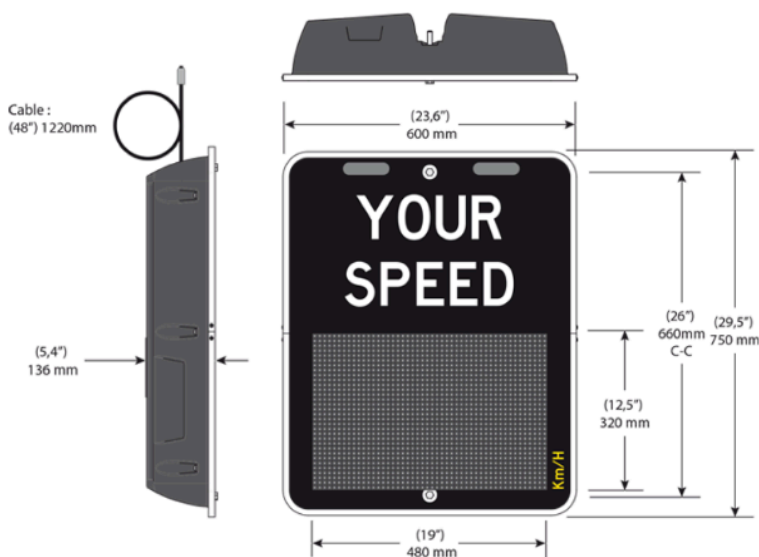

TRAFFIC DATA ANALYSIS

CLOUD BASED POWERFUL TOOLS FOR TRAFFIC DATA ANALYSIS

MULTIFUNCTIONAL DISPLAY

ACTS LIKE A MESSENGER AND A SPEED SIGN

ULTRA BRIGHT

BRIGHT DISPLAY VISIBLE UPTO 300 MTRS

FULLY COMPLIANT

MUTDC, IP65, FCC APPROVED

DISPLAY MATRIX

Displays up to 3 digits 300 mm (12") high

- **TYPE** - Full Matrix- Aluminium Masked
- **DISPLAY AREA** - 300 x 480mm
- **RESOLUTION** - 24 x 32 Pixels
- **STROBE FLASHERS** - 130mm x 2 nos (white)
- **COLOUR** - RED + GREEN + AMBER
- **VISIBILITY** - more than 300m (1000')
- **DIGIT SIZE** - 320mm (12')
- **RESOLUTION** - 24 x 32 Pixels
- **GRAPHICS** - Custom text and traffic symbols

ELECTRICAL

Construction with high tensile marine grade Aluminium to withstand harsh weathers and making it Vandal resistance

- **POWER CONSUMPTION** - 90Wh (day) - 35Wh(night)
- **POWER INPUT** - 8-24VDC, 110/220VAC
- **SOLAR PANEL** - 165 Watt (optional)
- **BATTERIES** - 12mh x 3 (optional)
- **COMMUNICATION** - 4G/LTE, Bluetooth

VISIBILITY

100% Anti Glare Display, Making it brightly visible in sunlight, Best contrast ratio in the industry

Speed readable from a distance on the speed display

The Digit size is 300 mm (12") high and can be read from a minimum distance of 300 meters, which makes it a useful traffic sign.